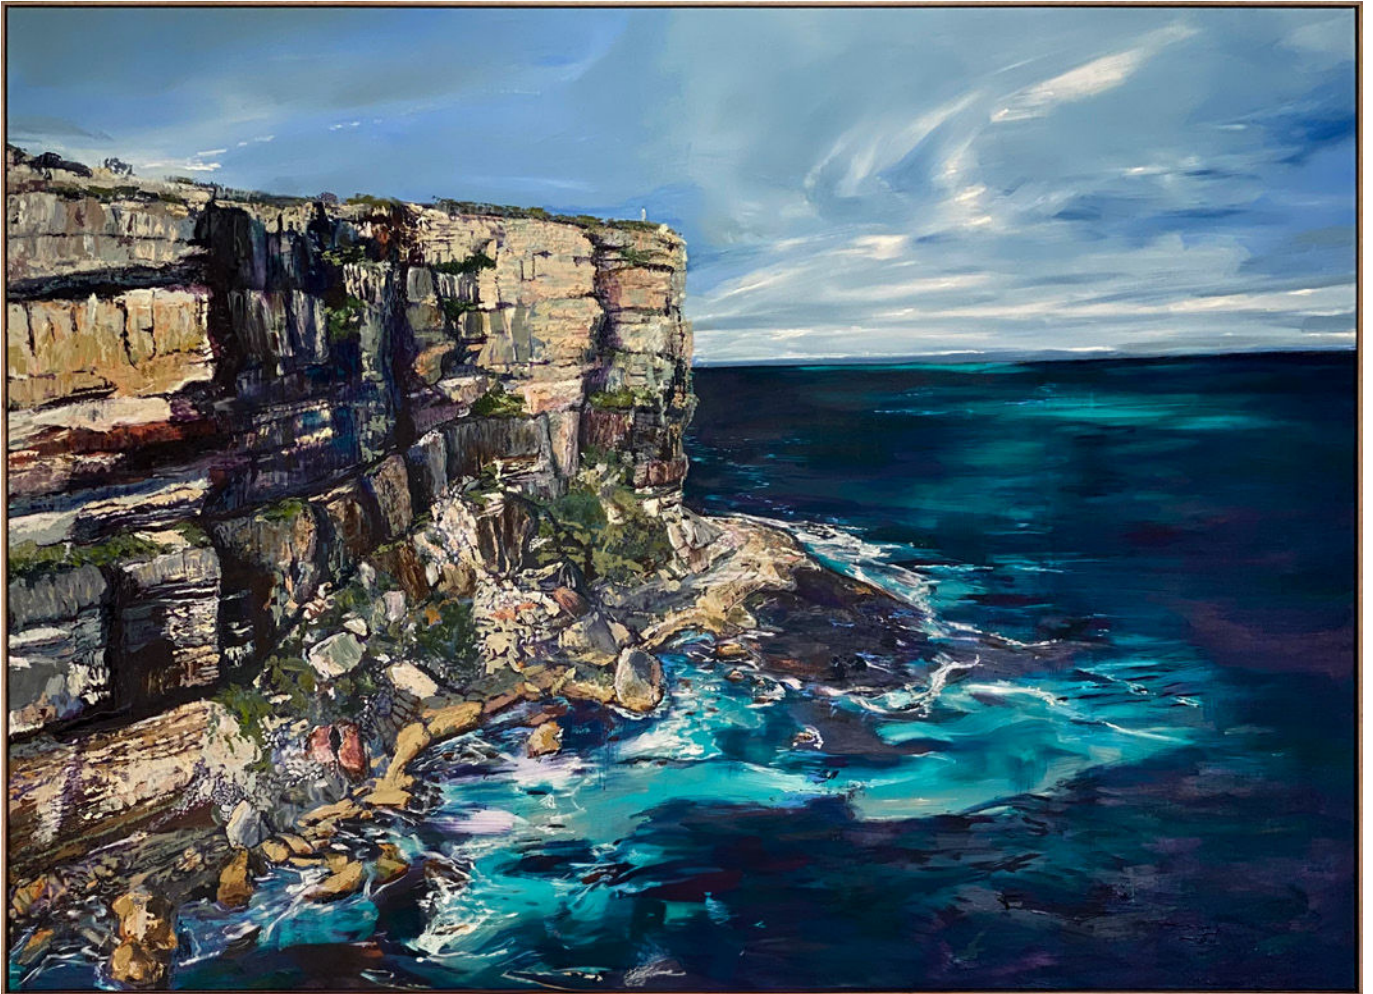

Port Macquarie Ocean View
Artwork Size: 1.7m W x 1.8m H

SELECTED ARTWORKS
& LIMITED EDITION PRINTS

North Head

Artwork Size: 3.2m W x 2.3m H